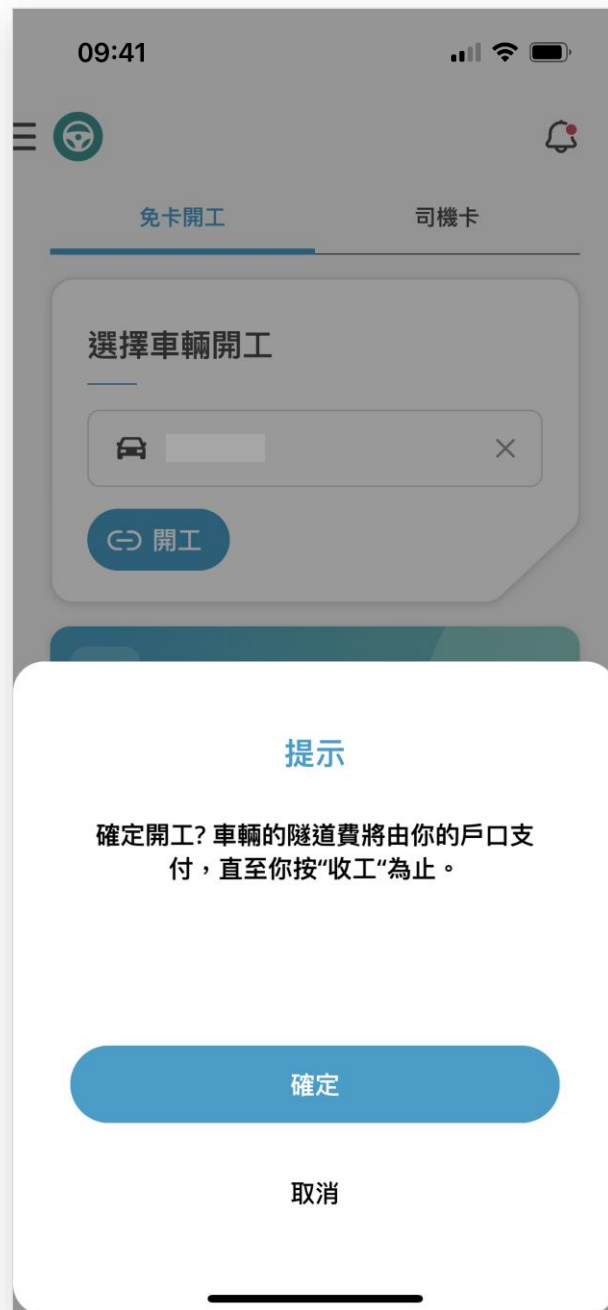

步驟 3：

- 然後會顯示以下提示畫面，再按「**確定**」開工